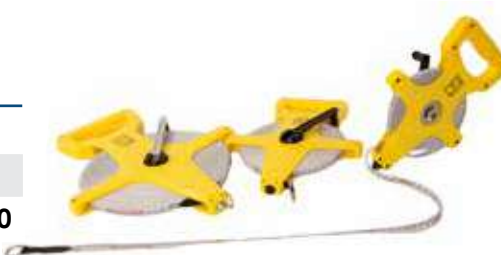

Blank - single \$6.95 each

FEM-BLANK

Numbered - set of 12 \$112.20 set

FEM-SET

XCEL MEASURING

Open Reel 30m

MT030 **\$45.00**

Open Reel 50m

MT050 **\$85.00**

Open Reel 100m

MT100 **\$135.00**

LINE MARKER

Manual cast iron 5 litre line marker.

- Handle height: 800mm

- Rear Wheels: 110mm diameter

- Front Wheel: 145mm diameter
50mm width

\$352.00

MARKER

LINEAL WALKING MEA-

Ideal for measuring any sort of pitch, track or distance.

Folding handle for easy storage.

\$286.20

WM190

SIDELINE SHELTERS