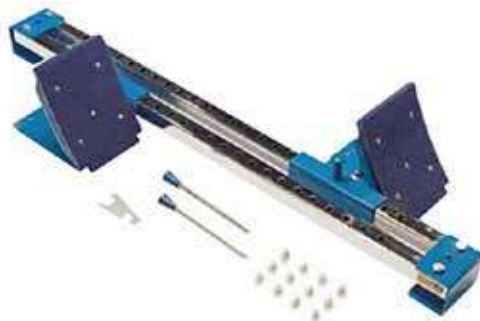

ATHLETICS

JET STARTING BLOCK

Non-adjustable Pedals, adjustable length, includes Pegs.

\$84.70

SB-02J309

CLASSIC STARTING BLOCK

Adjustable Pedals and length, includes Pegs, Spikes and Spanner.

\$180.40

SB-0421B

OLYMPIC STARTING BLOCK

Thick PVC covered aluminium foot blocks adjustable to 4 different angles. Slotted angles firmly grip the blocks along the centre channel offering a block separation of up to 66cm. End plates and three spikes are provided for ultra-stable fixing on all running surfaces. Includes Pegs and Spikes.