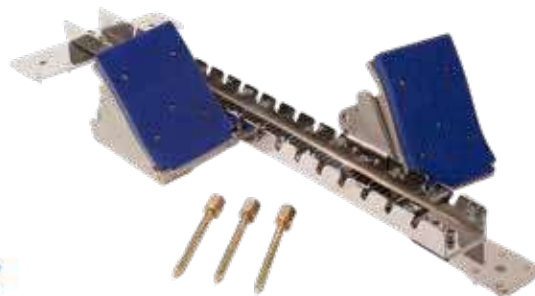

ATHLETICS

JET STARTING BLOCK

Non-adjustable Pedals, adjustable length, includes Pegs.

\$84.70

SB-02J309

CLASSIC STARTING BLOCK

Adjustable Pedals and length, includes Pegs, Spikes and Spanner.

\$180.40

SB-0421B

OLYMPIC STARTING BLOCK

Thick PVC covered aluminium foot blocks adjustable to 4 different angles. Slotted angles firmly grip the blocks along the centre channel offering a block separation of up to 66cm. End plates and three spikes are provided for ultra-stable fixing on all running surfaces. Includes Pegs and Spikes.

\$207.90

SB-2221A

JEX ELECTRONIC START PISTOL SET

Cost-effective, safe and easy to use starter pistol - caps not required! The electronic pistol plugs into the amplifier and features 3 sounds as well as a microphone headset and clip on mic for projection when starting device is not in use.