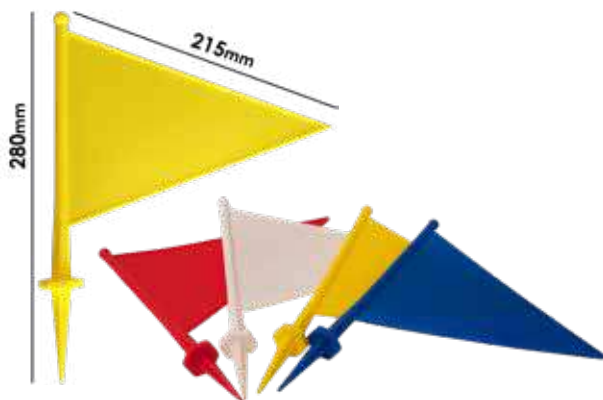

MARKER CONES - 18" (With Holes)

Sold Singly - 18" (45.72 cm) Red
Marker Cones with holes to allow
the cones to be connected
with rope or poles to create mini
hurdles or for barrier ropes.

$12.25

MC18HR

MARKER FLAGS

Plastic Flag with spike to
insert into ground

$4.40 each

Red

MFP-RED

White

MFP-WHI

Yellow

MFP-YLW

Blue

MFP-BLU

REACTION BALL

High-bounce rubber ball with 6 rounded
bulges. Designed to bounce randomly, for
developing hand-eye coordination and
quick reflexes - 2 sizes, assorted colours.

100mm diameter

$11.75

RBALL100LR

70mm diameter

$8.25

RBALL70SR