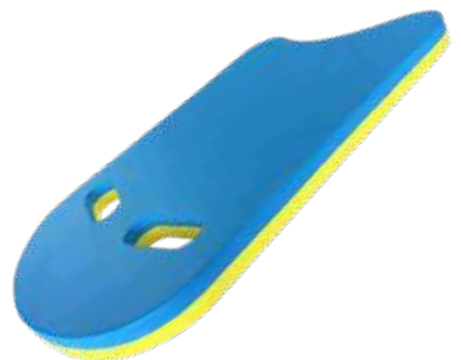

KICK BOARD

Foam with handle grips. **$25.20**
KB206