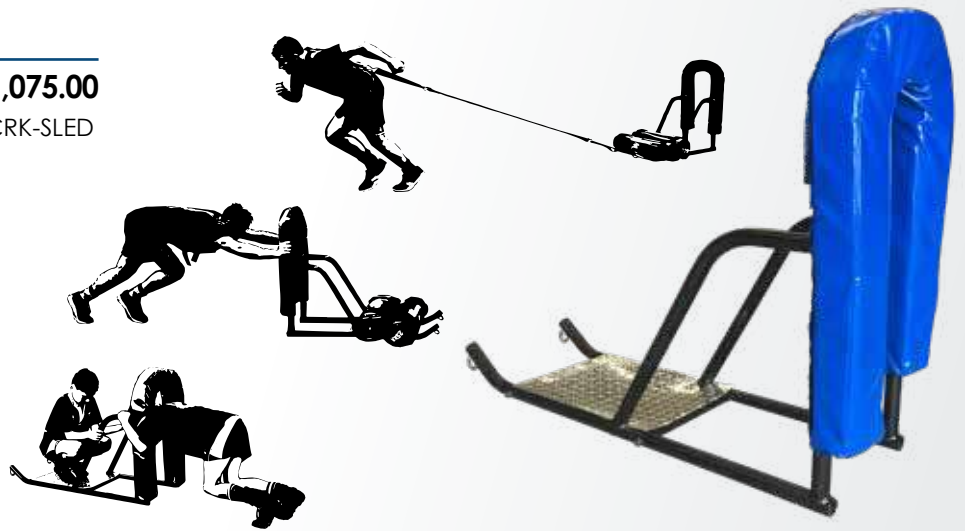

SCRUM / RUCK TOW SLED

The ultimate rugby fitness & skills machine - pull, push, ruck & single man scrum, all in one piece of equipment. With a fully adjustable pad height, the Scrum/Ruck Tow Sled can be used for both scrum & ruck training with a variety of drills. Pull the pin located behind the pad on each side, to allow the bar to move up/down to desired height then reinsert pin to secure the. The Scrum / Ruck Harness Set can also be attached for an alternative training drill. See demos on www.silverfernsport.com

$1,075.00
SCRK-SLED

SCRUM MACHINE

50mm galvanised pipe & with heavy duty non-slip metal plate. PVC covered scrum heads with high density foam.

Senior	SCRUM1105SNR	$5,052.00
Junior	SCRUM1110JNR	$4,515.00