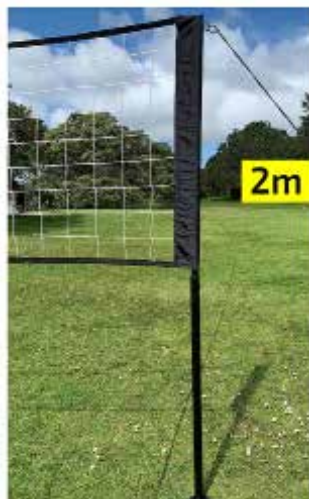

VOLLEYBALL

MATCH VOLLEYBALL

Silver Fern Match Volleyball - 8 panel soft touch PU laminated high performance and durability. Official size and weight. Suitable for all levels of competition and training at a great price.

$25.00
VBM

VOLLEYBALL

Soft Touch training volleyball

$21.20
VB1

VOLLEYBALL NETS

Lightweight Net: 9.14 x 1.07m
With 60 Ply Header/36Ply Base, 10cm Mesh

$37.45
VBN018A

Standard Net: 9.75m x 0.91m
With Rope Header & Base 10cm Mesh, 5cm Top & Side Bindings.

$99.00
VBN100R

Premier Net: 9.75m x 0.91m
With Steel Header & Rope Base, 10cm Mesh, 5cm Top & Side Bindings.

$129.99
VBN110W

Competition Net: 9.75m x 0.91m
3.5mm Steel Header & Base, 10cm Mesh, 6.3cm Side Bindings with Wooden Rods for Stability.

$182.00
VBNCOMP

VOLLEYBALL NET SET

Full size portable volleyball net set, perfect for the beach, park, or large backyard. 3 height settings, very quick & easy setup process and quality components. The sleeve style net slides over the poles to provide good tension from top to bottom. Eye bolts, ropes and pegs secure the poles. Also included is a pre-measured court marking rope with metal ring corner anchors and pegs to secure.

SET INCLUDES:

- 2x extendable poles (extends 1.05m or 2m height)
- 2x eye bolts and ropes to secure poles
- Net - sleeve style, 9m x 1m, mesh 10cm
- Pre-measured court marking rope (9m x 18m)
- Pegs for securing net and court marking
- Zip up nylon storage bag

$207.00
VBSET