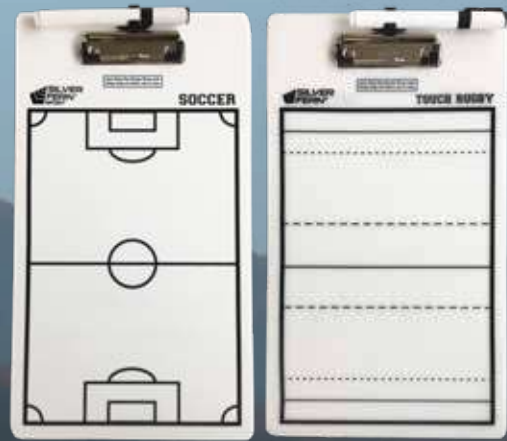

SCORE KEEPER

Portable score keeping board with nylon numbers 0-999. Board folds/stores flat, opens to a triangle to stand upright, fastened by Velcro. Each of the 3 columns of numbers can be removed as they are attached by Velcro.

$94.60
SCORE

TALLY COUNTER

Metal hand-held tally counter, 0 - 9999

$14.95
HTC

COACHING CLIPBOARDS

Acrylic clipboard with whiteboard marker, easy wipe off surface, double sided.

Dimensions: 440 x 230 mm

Basketball	COB-BBL	$36.00
Hockey	COB-HOK	
Netball	COB-NET	
Rugby	COB-RUG	
Soccer	COB-SOC	
Touch	COB-TCH	

COUNTDOWN/UP TIMER

Quartz Stopwatch function, Memory function, Clock, Alarm Clock with hourly chime. 1second - 100hours. Includes a spring loaded clip on the back which also has a magnet attached and a small drop down stand behind the clip.

$49.65
CTM002